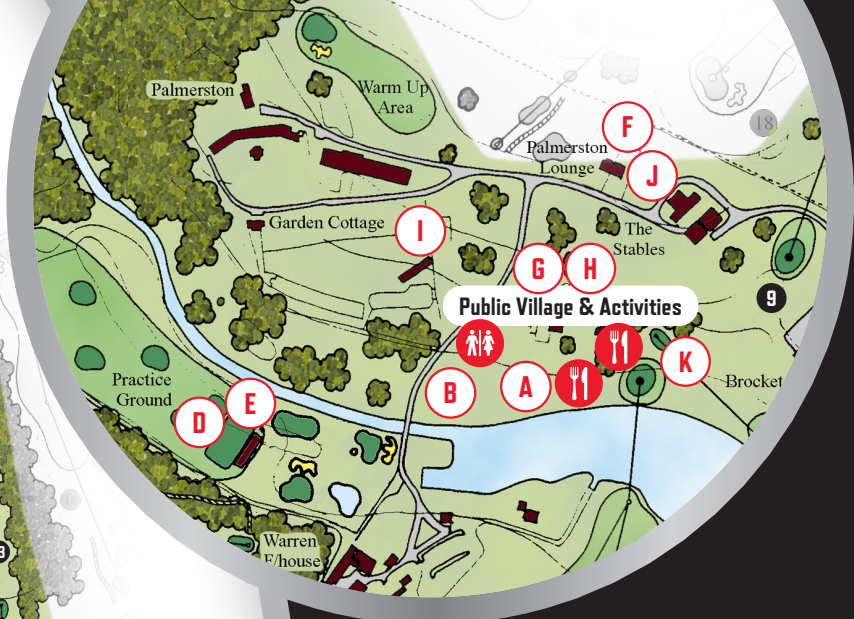

BROCKET HALL

KEY TO MAP

- A** Rose Ladies Open Tournament Office
 - B** Putting Green
 - C** Public Car Park
 - D** Range
 - E** Toilets – PLAYERS ONLY
 - F** Players Lounge - PLAYERS & LETAS OFFICIALS ONLY
 - G** Clubhouse
 - H** Bag Store & Caddy / Officials Lounge - CADDIES & OFFICIALS ONLY
 - I** Car Park – Members, Caddies, Pro-am, Marshals & Hospitality Guests
 - J** Car Park – PLAYERS ONLY
 - K** 18th Green Grandstand
-
- Catering
 - Toilets

There is first aid available on site, if you are in need of assistance, please contact a marshal or an official

JR ROSE LADIES OPEN