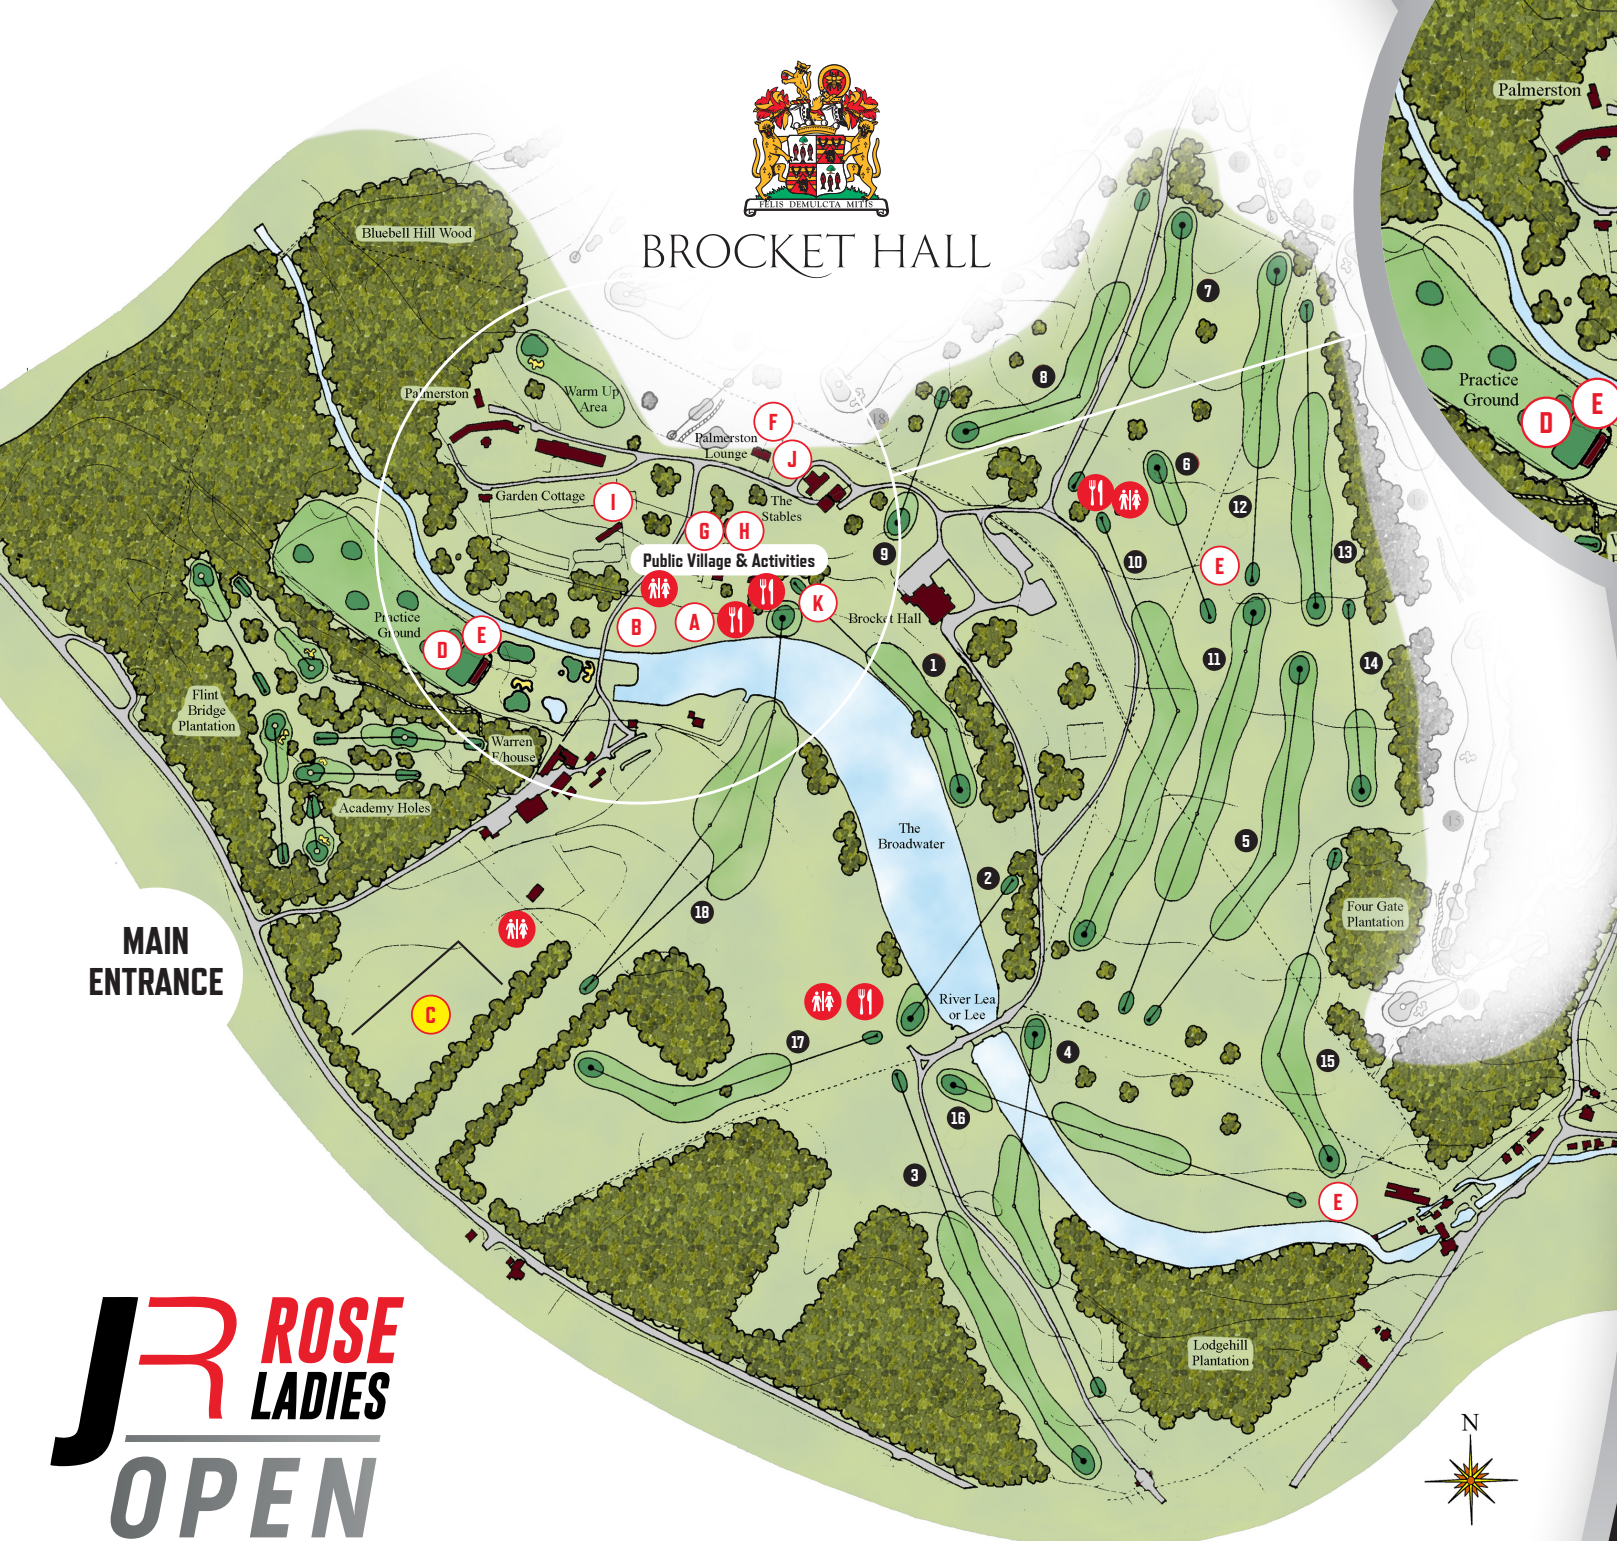

BROCKET HALL

KEY TO MAP

- A** Rose Ladies Open Tournament Office
 - B** Putting Green
 - C** Public Car Park
 - D** Range
 - E** Toilets – PLAYERS ONLY
 - F** Players Lounge - PLAYERS & LETAS OFFICIALS ONLY
 - G** Clubhouse
 - H** Bag Store & Caddy / Officials Lounge - CADDIES & OFFICIALS ONLY
 - I** Car Park – Members, Caddies, Pro-am, Marshals & Hospitality Guests
 - J** Car Park – PLAYERS ONLY
 - K** 18th Green Grandstand
-
- Catering
 - Toilets

There is first aid available on site, if you are in need of assistance, please contact a marshal or an official

JR ROSE LADIES OPEN