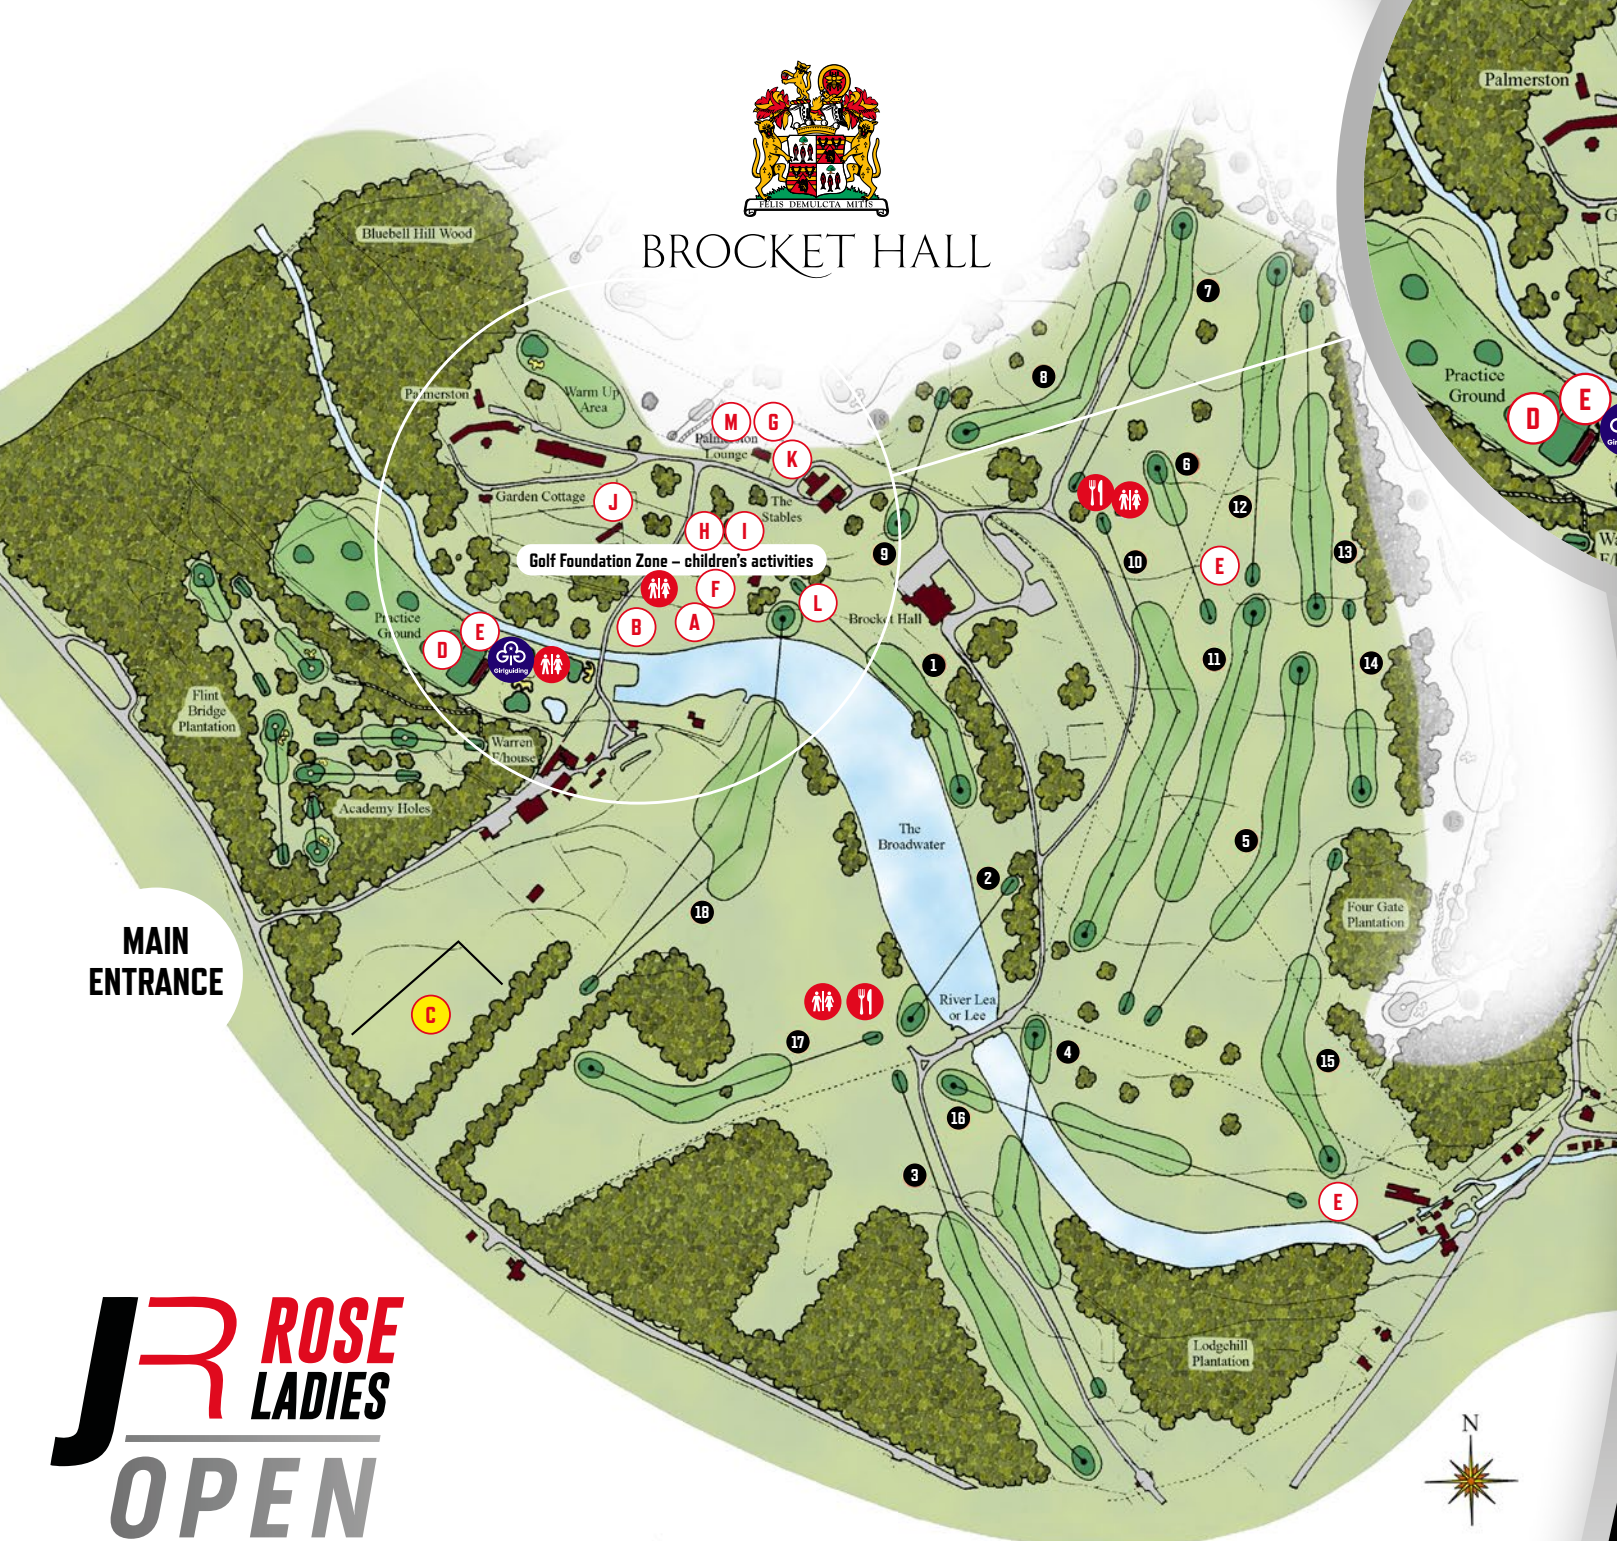

# BROCKET HALL

MAIN  
ENTRANCE

# JR ROSE LADIES OPEN

Golf Foundation Zone – children's activities

## KEY TO MAP

- A** Rose Ladies Open Tournament Office
- B** Putting Green
- C** Public Car Park
- D** Range
- E** Toilets – PLAYERS ONLY
- F** Oak Room Hospitality
- G** Players Lounge – PLAYERS & LETAS OFFICIALS ONLY
- H** Clubhouse
- I** Caddie & Marshals Lounge – CADDIES & MARSHALS ONLY
- J** Car Park – Members, Caddies, Pro-am, Marshals & Hospitality Guests
- K** Car Park – PLAYERS ONLY (Restrictions in place)
- L** 18th Green Grandstand
- M** Bag Store
-  Girl Guiding Meeting Point & Activities
-  Catering
-  Toilets